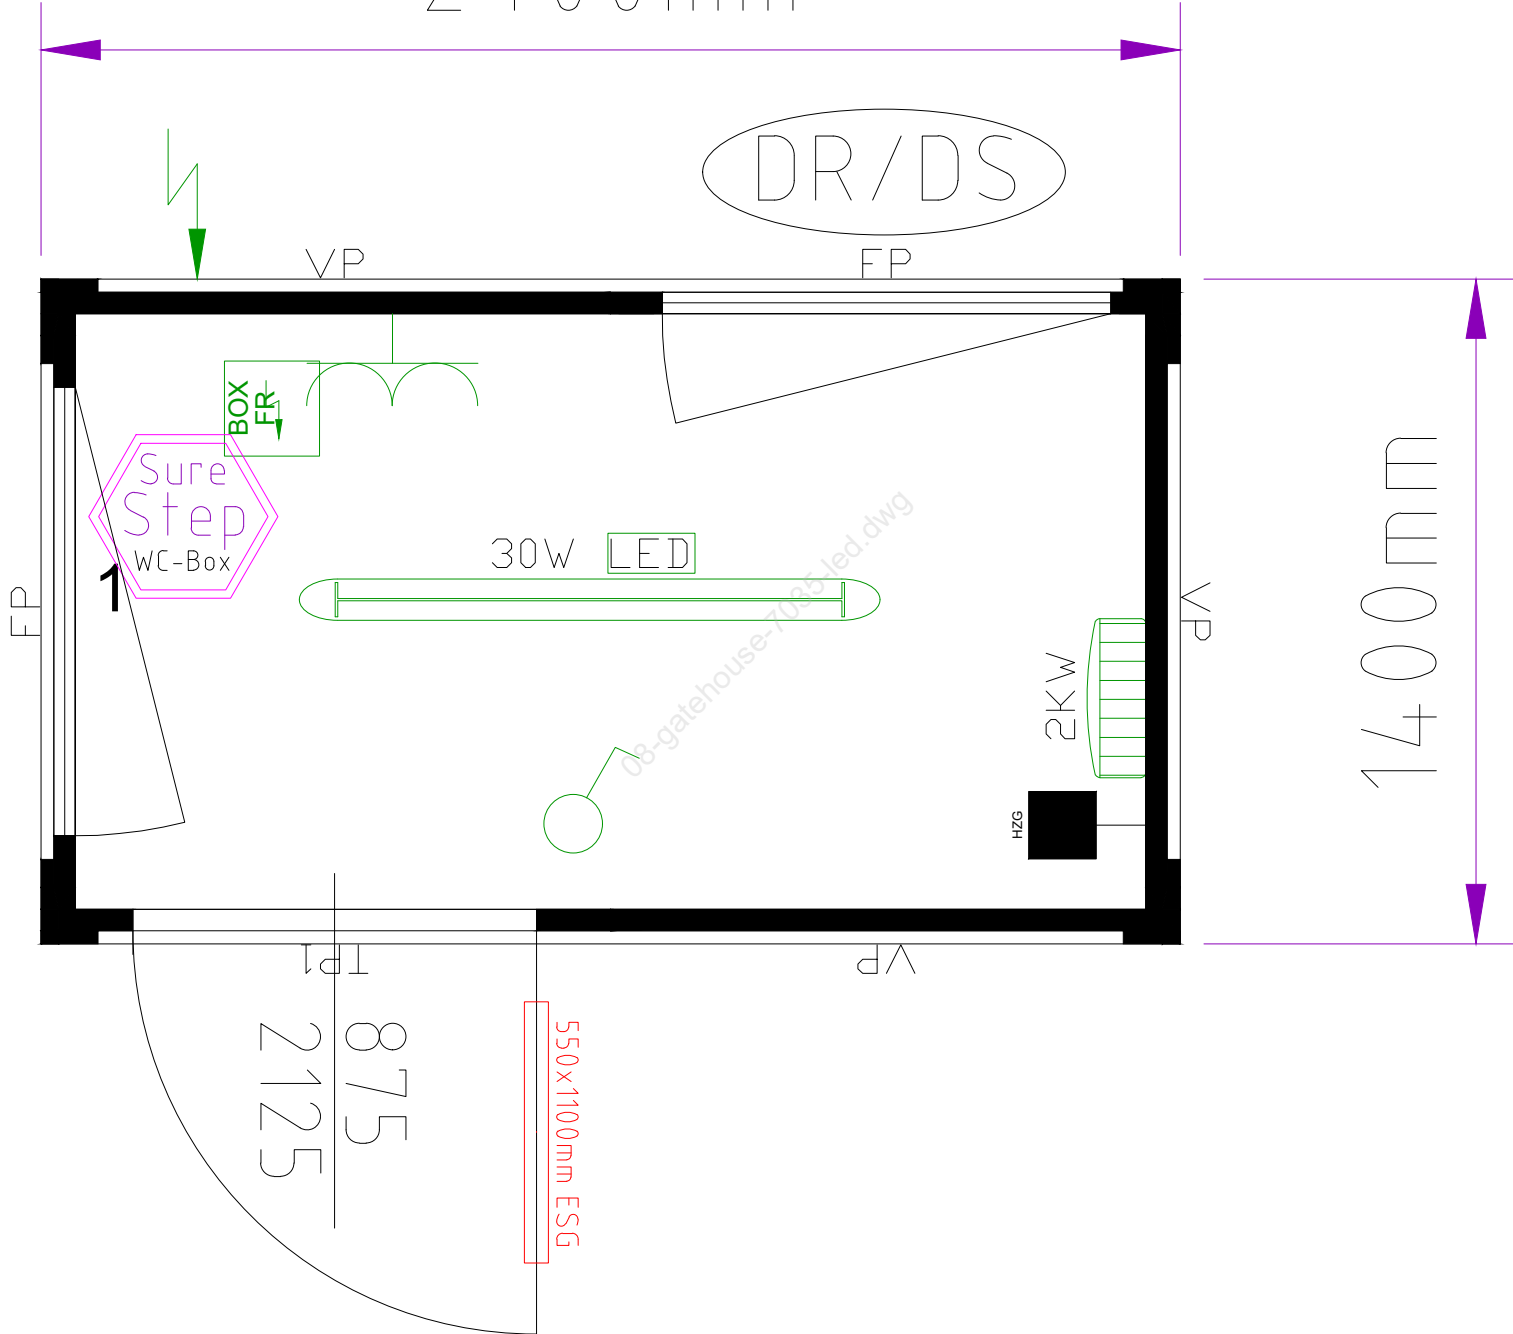

2400mm

DR/DS

Modular building consisting of:  
 cabins: 1x08'  
 internal height: 2200 mm  
 colour: R: RAL 7035 P:RAL 7035

**General**

Internal finish: white  
neutralised

**Electrics**

Electric GB (230V/32A/3-poles)  
Distribution box with PVC cover  
flexible cable system

**Floor assembly**

Floor insulation: 60 mm mineral wool  
Surestep flooring

**Roof assembly**

Roof insulation: 120 mm MW

**panels**

Wall insulation: 45 mm PU

08-gatehouse-7035-led.dwg